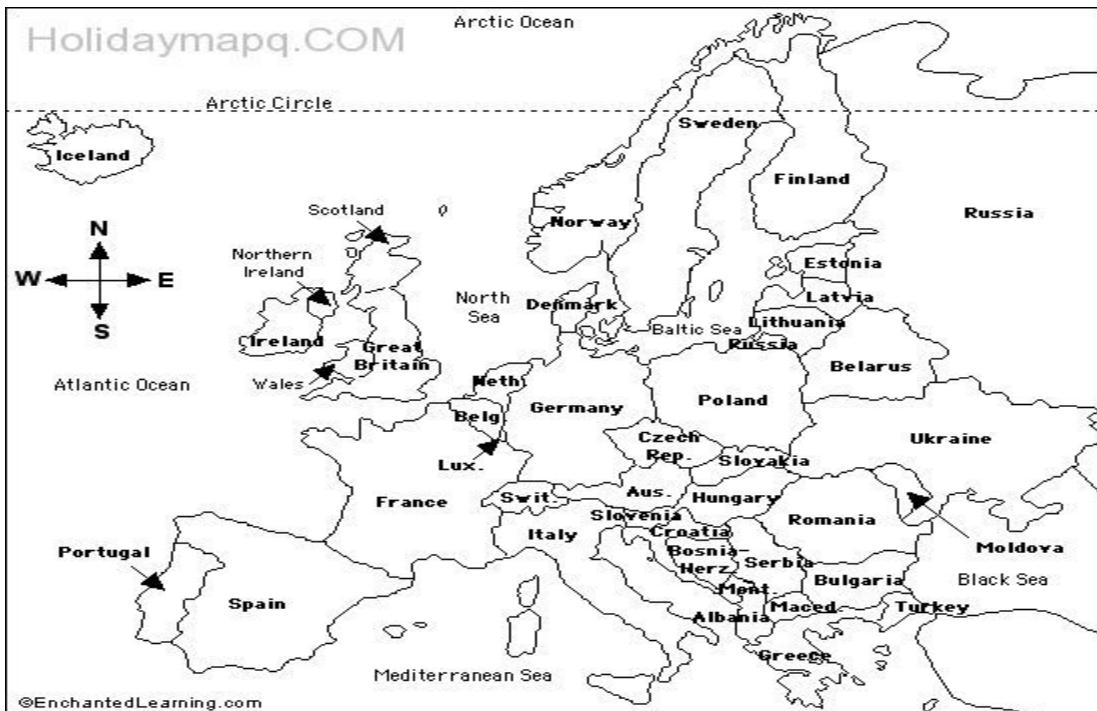

EUROPE STUDY GUIDE

WORLD WAR II MAP

Color Each Country in the box below with the correct colors

Allied Countries: Green

Great Britain
France
Russia

Axis Powers: Blue

Germany
Austria (AUS)
Hungary
Czech Rep.
Slovenia
Croatia
Italy

COLD WAR MAP

Color Each Country in the box below with the correct colors

Capitalist: Blue

France
Great Britain
Spain
Italy
West Germany
Ireland

Communist: Red

All countries east of
East Germany

PHYSICAL FEATURES OF EUROPE

- 1.) _____ Longest River in Germany
- 2.) _____ 2nd Longest River in Europe
- 3.) _____ Small Body of Water that separates England and France
- 4.) _____ Important route for trade & cultural exchange
- 5.) _____ Extend for almost 700 miles
- 6.) _____ Mountain range that forms the natural border between France & Spain
- 7.) _____ Considered the natural boundary between Europe & Asia
- 8.) _____ Includes the countries of Spain & Portugal
- 9.) _____ Largest peninsula in Europe (1,150 miles long)
- 10.) _____ Successful agricultural area